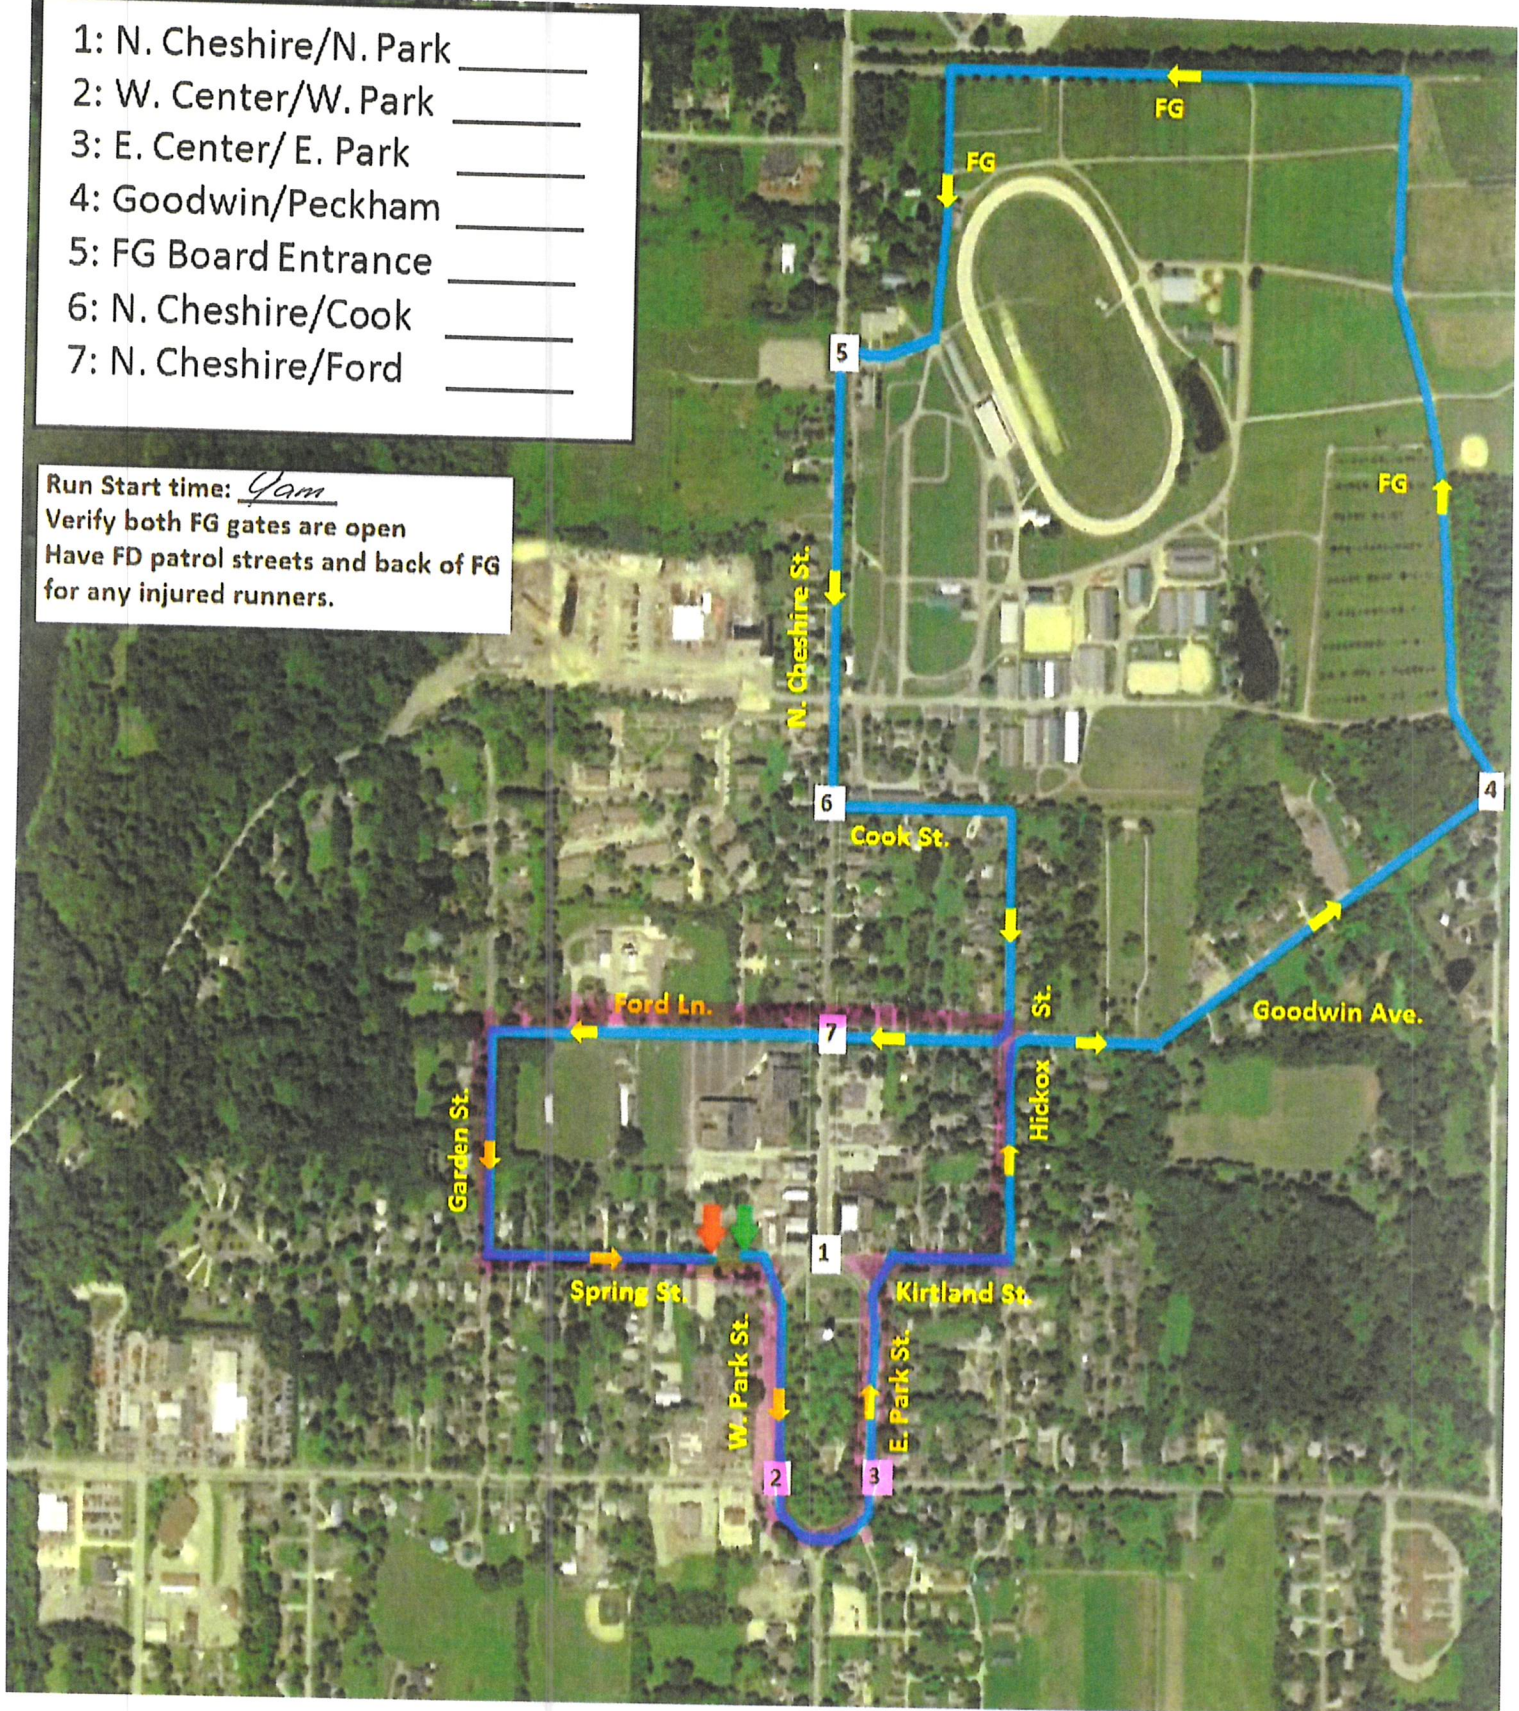

- 1: N. Cheshire/N. Park _____
- 2: W. Center/W. Park _____
- 3: E. Center/ E. Park _____
- 4: Goodwin/Peckham _____
- 5: FG Board Entrance _____
- 6: N. Cheshire/Cook _____
- 7: N. Cheshire/Ford _____

Run Start time: 7am
 Verify both FG gates are open
 Have FD patrol streets and back of FG
 for any injured runners.

——— 1.2 mile walk
——— 5K